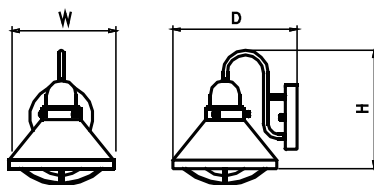

Electrical

120V

Lamp

E26 LED Bulb, Color Temperature 3000K or 4000K

Certification

ETL/cETL Listed, Suitable for Wet Locations

LED Type

Model - Order Code	Input Voltage	Input Wattage	LED Lamp	Lumen (TYP)	Finish	Shade	Dimension (W x H x D)
3-7005D-05-E26	120V	9W	3000K or 4000K, A19	800	Black	Seeded Glass	8.0" x 10.7" x 10.0"